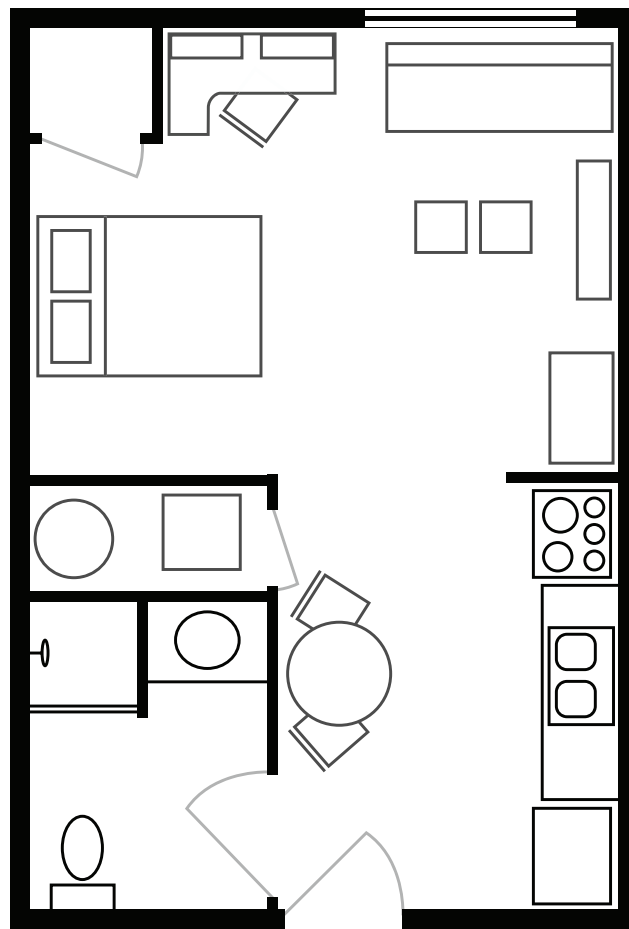

# 1 bedroom 1 bath

STUDIO FLOORPLAN

403ft<sup>2</sup>

417-404-0505  
Live-the505.com

# 1 bedroom 1 bath

STUDIO FLOORPLAN

403ft<sup>2</sup>

417-404-0505  
[Live-the505.com](http://Live-the505.com)