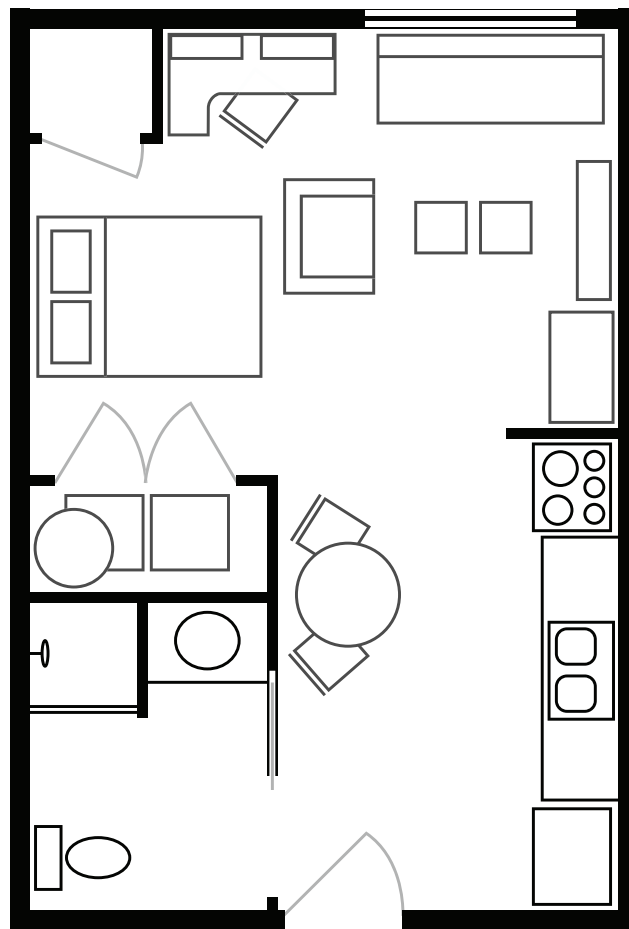

# 1 bedroom 1 bath

STUDIO FLOORPLAN

403ft<sup>2</sup>

417-404-0505  
Live-the505.com

# 1 bedroom 1 bath

STUDIO FLOORPLAN

403ft<sup>2</sup>

417-404-0505  
[Live-the505.com](http://Live-the505.com)