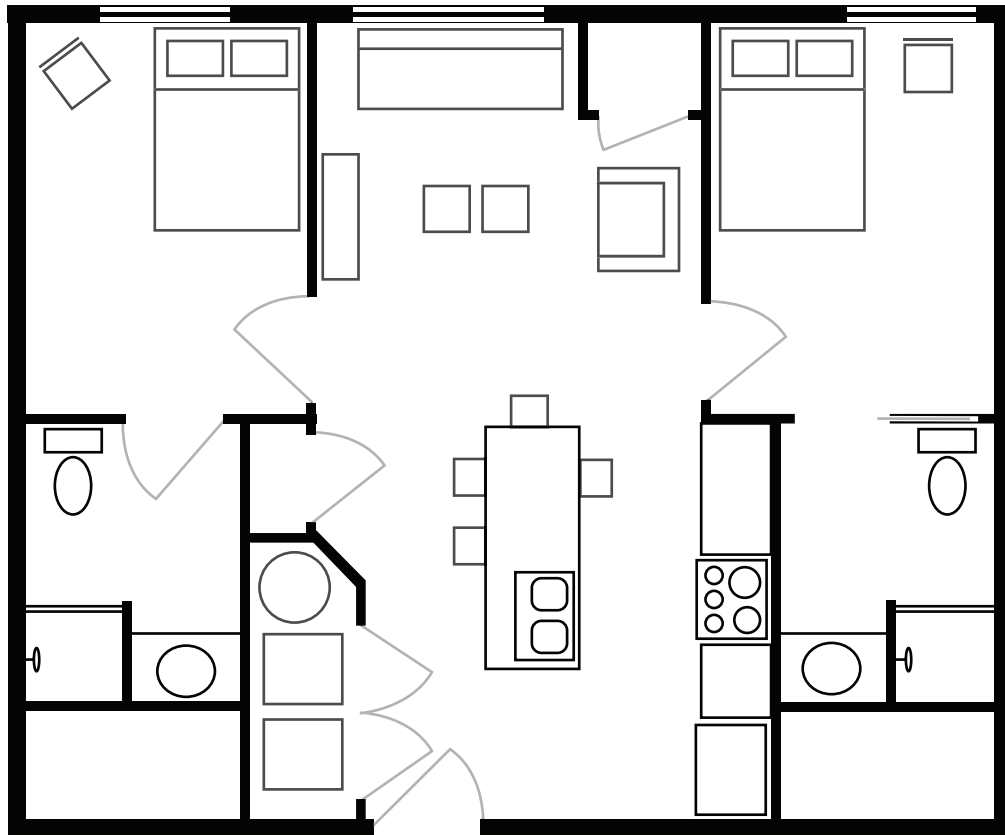

# 2 bedroom 2 bath

## FLOORPLAN

688ft<sup>2</sup>

417-404-0505  
Live-the505.com