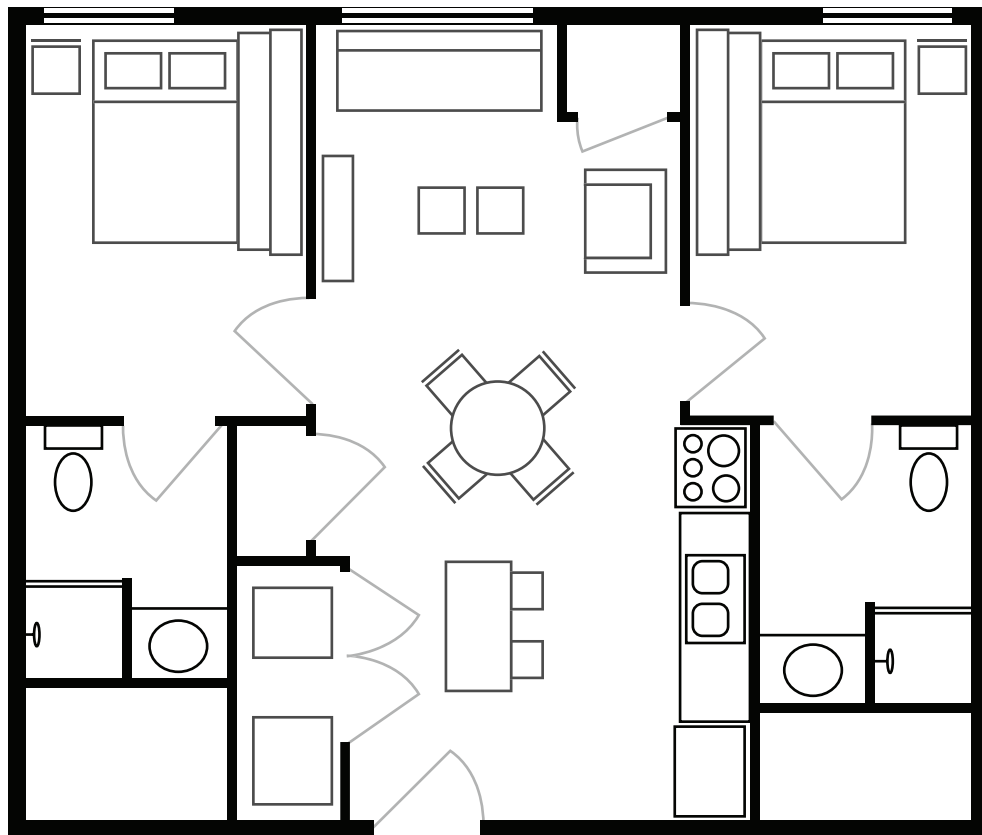

FLOORPLAN

664ft²

417-404-0505
Live-the505.com