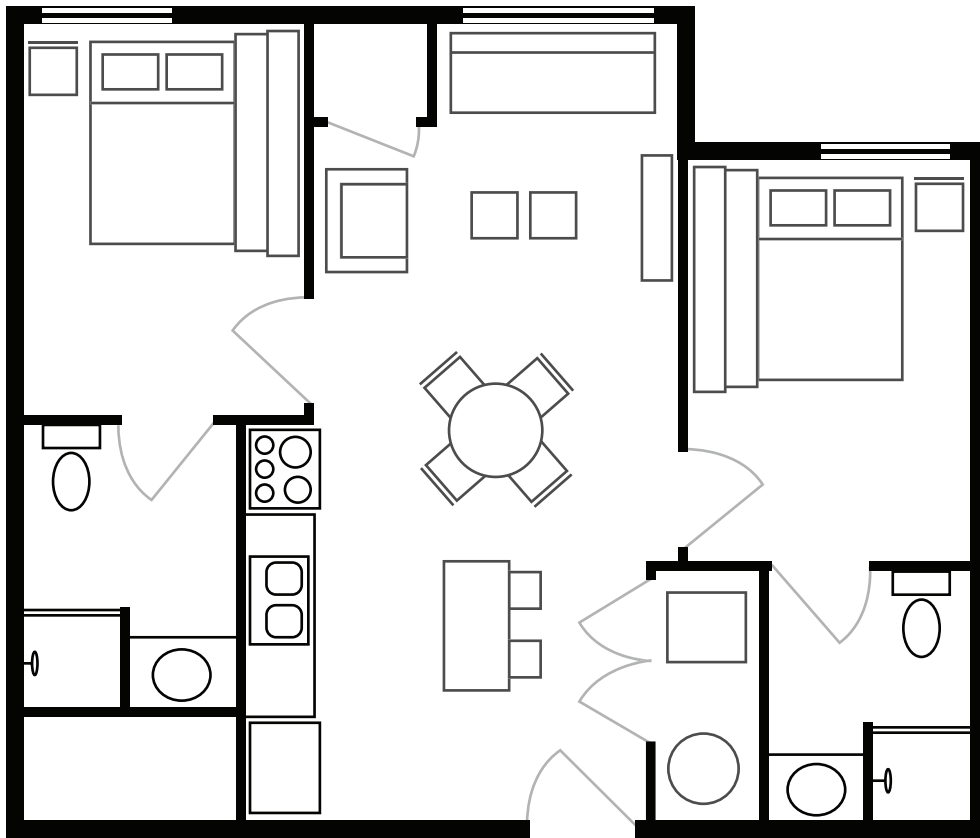

FLOORPLAN

653ft²

417-404-0505
Live-the505.com